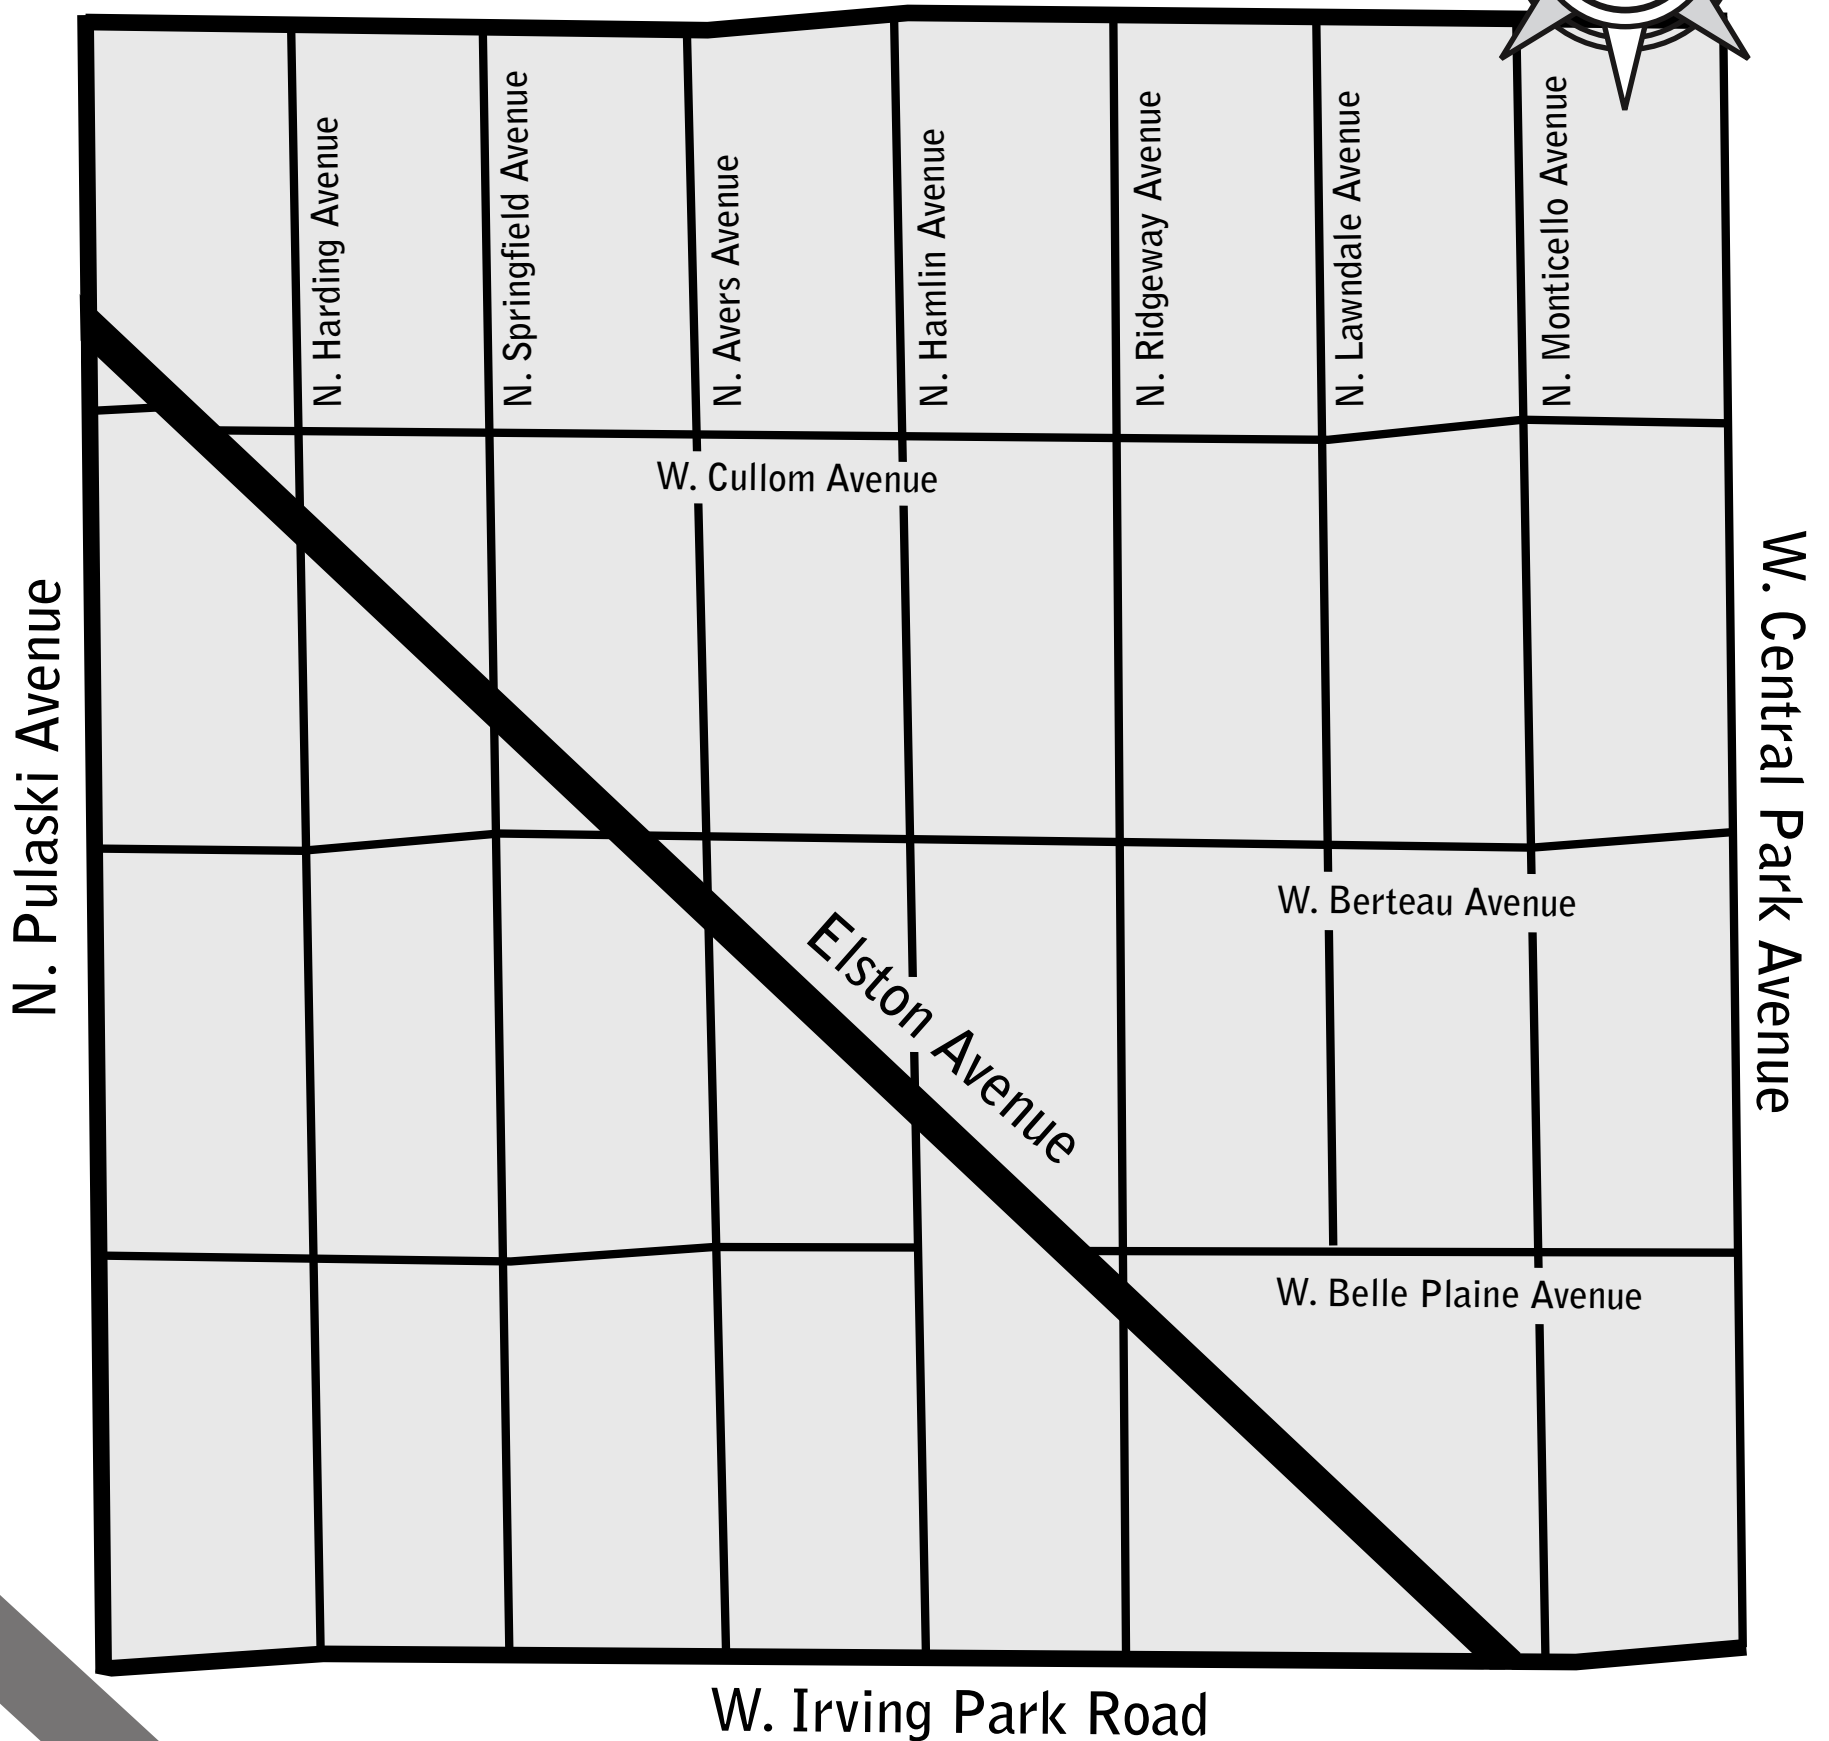

W. Montrose Avenue

WEST WALKER BOUNDARIES

Irving Park to Montrose – 4000 N to 4400 N
Central Park to Pulaski – 3600 W to 4000 W